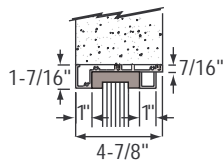

# Interior Glazed Exchange Window

- Standard Inset Frame with Shelf and Built In Non-Ricochet Bullet Resistant Deal Tray Plus Surround Sound

Interior Glazed Standard Inset Frame Windows with Surround Sound Voice Transmission System, plus brushed Stainless Steel Shelf with Non-Ricochet Bullet Resistant Deal Tray. The extruded aluminum frame is intended for installation into walls at least 4-7/8" thick. Available shelf depths are 12" and 18". The 18" shelf gives customer a convenient writing surface. Securing the frame to the wall requires the removal and installation of the glazing material and spacer blocks. Common sizes are shown below, alternate sizes are available.

**SERIES: S11W12A, S11W12DU, S11W12P - 12" SHELF**

**SERIES: S11W18A, S11W18DU, S11W18P - 18" SHELF**

| OVERALL SIZE<br>(W x H) | WALL OPENING SIZE<br>(W x H) |
|-------------------------|------------------------------|
| 24" x 30"               | 24-1/2" x 30-1/4"            |
| 24" x 36" <sup>Δ</sup>  | 24-1/2" x 36-1/4"            |
| 24" x 42"               | 24-1/2" x 42-1/4"            |
| 30" x 30"               | 30-1/2" x 30-1/4"            |
| 30" x 36"               | 30-1/2" x 36-1/4"            |
| 30" x 42"               | 30-1/2" x 42-1/4"            |
| 36" x 30"               | 36-1/2" x 30-1/4"            |
| 36" x 36" <sup>Δ</sup>  | 36-1/2" x 36-1/4"            |
| 36" x 42"               | 36-1/2" x 42-1/4"            |

<sup>Δ</sup> This size available off the shelf with Surround Sound and 1-1/4" bullet resistant acrylic glazing.