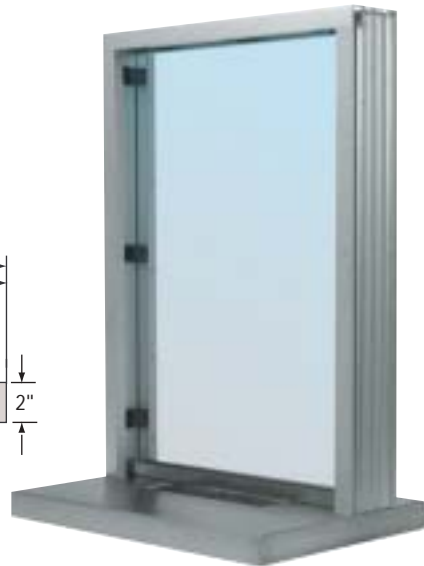

# Interior Glazed Exchange Window

- Standard Inset Frame with Shelf and Built In Non-Ricochet Bullet Resistant Deal Tray Plus Surround Sound

Interior Glazed Standard Inset Frame Windows with Surround Sound Voice Transmission System, plus brushed Stainless Steel Shelf with Non-Ricochet Bullet Resistant Deal Tray. The extruded aluminum frame is intended for installation into walls at least 4-7/8" thick. Available shelf depths are 12" and 18". The 18" shelf gives customer a convenient writing surface. Securing the frame to the wall requires the removal and installation of the glazing material and spacer blocks. Common sizes are shown below, alternate sizes are available.

**SERIES: S11W12A, S11W12DU, S11W12P - 12" SHELF**

**SERIES: S11W18A, S11W18DU, S11W18P - 18" SHELF**

| OVERALL SIZE<br>(W x H) | WALL OPENING SIZE<br>(W x H) |
|-------------------------|------------------------------|
| 24" x 30"               | 24-1/2" x 30-1/4"            |
| 24" x 36" <sup>Δ</sup>  | 24-1/2" x 36-1/4"            |
| 24" x 42"               | 24-1/2" x 42-1/4"            |
| 30" x 30"               | 30-1/2" x 30-1/4"            |
| 30" x 36"               | 30-1/2" x 36-1/4"            |
| 30" x 42"               | 30-1/2" x 42-1/4"            |
| 36" x 30"               | 36-1/2" x 30-1/4"            |
| 36" x 36" <sup>Δ</sup>  | 36-1/2" x 36-1/4"            |
| 36" x 42"               | 36-1/2" x 42-1/4"            |

<sup>Δ</sup> This size available off the shelf with Surround Sound and 1-1/4" bullet resistant acrylic glazing.

## SPECIFICATIONS:

**Materials:** Frame - .125" Thick Extruded 6063-T5 Aluminum Alloy;  
 Glazing - 1/4" Glass; 1-5/16" Level 1 Glass; 1-1/4" Level 1 Acrylic; 3/4" Level 1 Lexgard; 1-5/8" Level 2 Glass; 1-7/8" Level 3 Glass; 1-1/4" Level 3 Lexgard;  
 Shelf - Stainless Steel