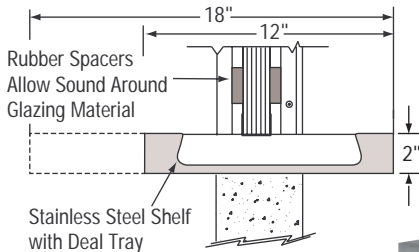

# Interior Glazed Exchange Window

- Standard Inset Frame with Shelf and Built In Non-Ricochet Bullet Resistant Deal Tray Plus Surround Sound

Interior Glazed Standard Inset Frame Windows with Surround Sound Voice Transmission System, plus brushed Stainless Steel Shelf with Non-Ricochet Bullet Resistant Deal Tray. The extruded aluminum frame is intended for installation into walls at least 4-7/8" thick. Available shelf depths are 12" and 18". The 18" shelf gives customer a convenient writing surface. Securing the frame to the wall requires the removal and installation of the glazing material and spacer blocks. Common sizes are shown below, alternate sizes are available.

**SERIES: S11W12A, S11W12DU, S11W12P - 12" SHELF**

**SERIES: S11W18A, S11W18DU, S11W18P - 18" SHELF**

| OVERALL SIZE<br>(W x H) | WALL OPENING SIZE<br>(W x H) |
|-------------------------|------------------------------|
| 24" x 30"               | 24-1/2" x 30-1/4"            |
| 24" x 36" <sup>Δ</sup>  | 24-1/2" x 36-1/4"            |
| 24" x 42"               | 24-1/2" x 42-1/4"            |
| 30" x 30"               | 30-1/2" x 30-1/4"            |
| 30" x 36"               | 30-1/2" x 36-1/4"            |
| 30" x 42"               | 30-1/2" x 42-1/4"            |
| 36" x 30"               | 36-1/2" x 30-1/4"            |
| 36" x 36" <sup>Δ</sup>  | 36-1/2" x 36-1/4"            |
| 36" x 42"               | 36-1/2" x 42-1/4"            |

<sup>Δ</sup> This size available off the shelf with Surround Sound and 1-1/4" bullet resistant acrylic glazing.

## SPECIFICATIONS:

**Materials:** Frame - .125" Thick Extruded 6063-T5 Aluminum Alloy;  
 Glazing - 1/4" Glass; 1-5/16" Level 1 Glass; 1-1/4" Level 1 Acrylic; 3/4" Level 1 Lexgard; 1-5/8" Level 2 Glass; 1-7/8" Level 3 Glass; 1-1/4" Level 3 Lexgard;  
 Shelf - Stainless Steel